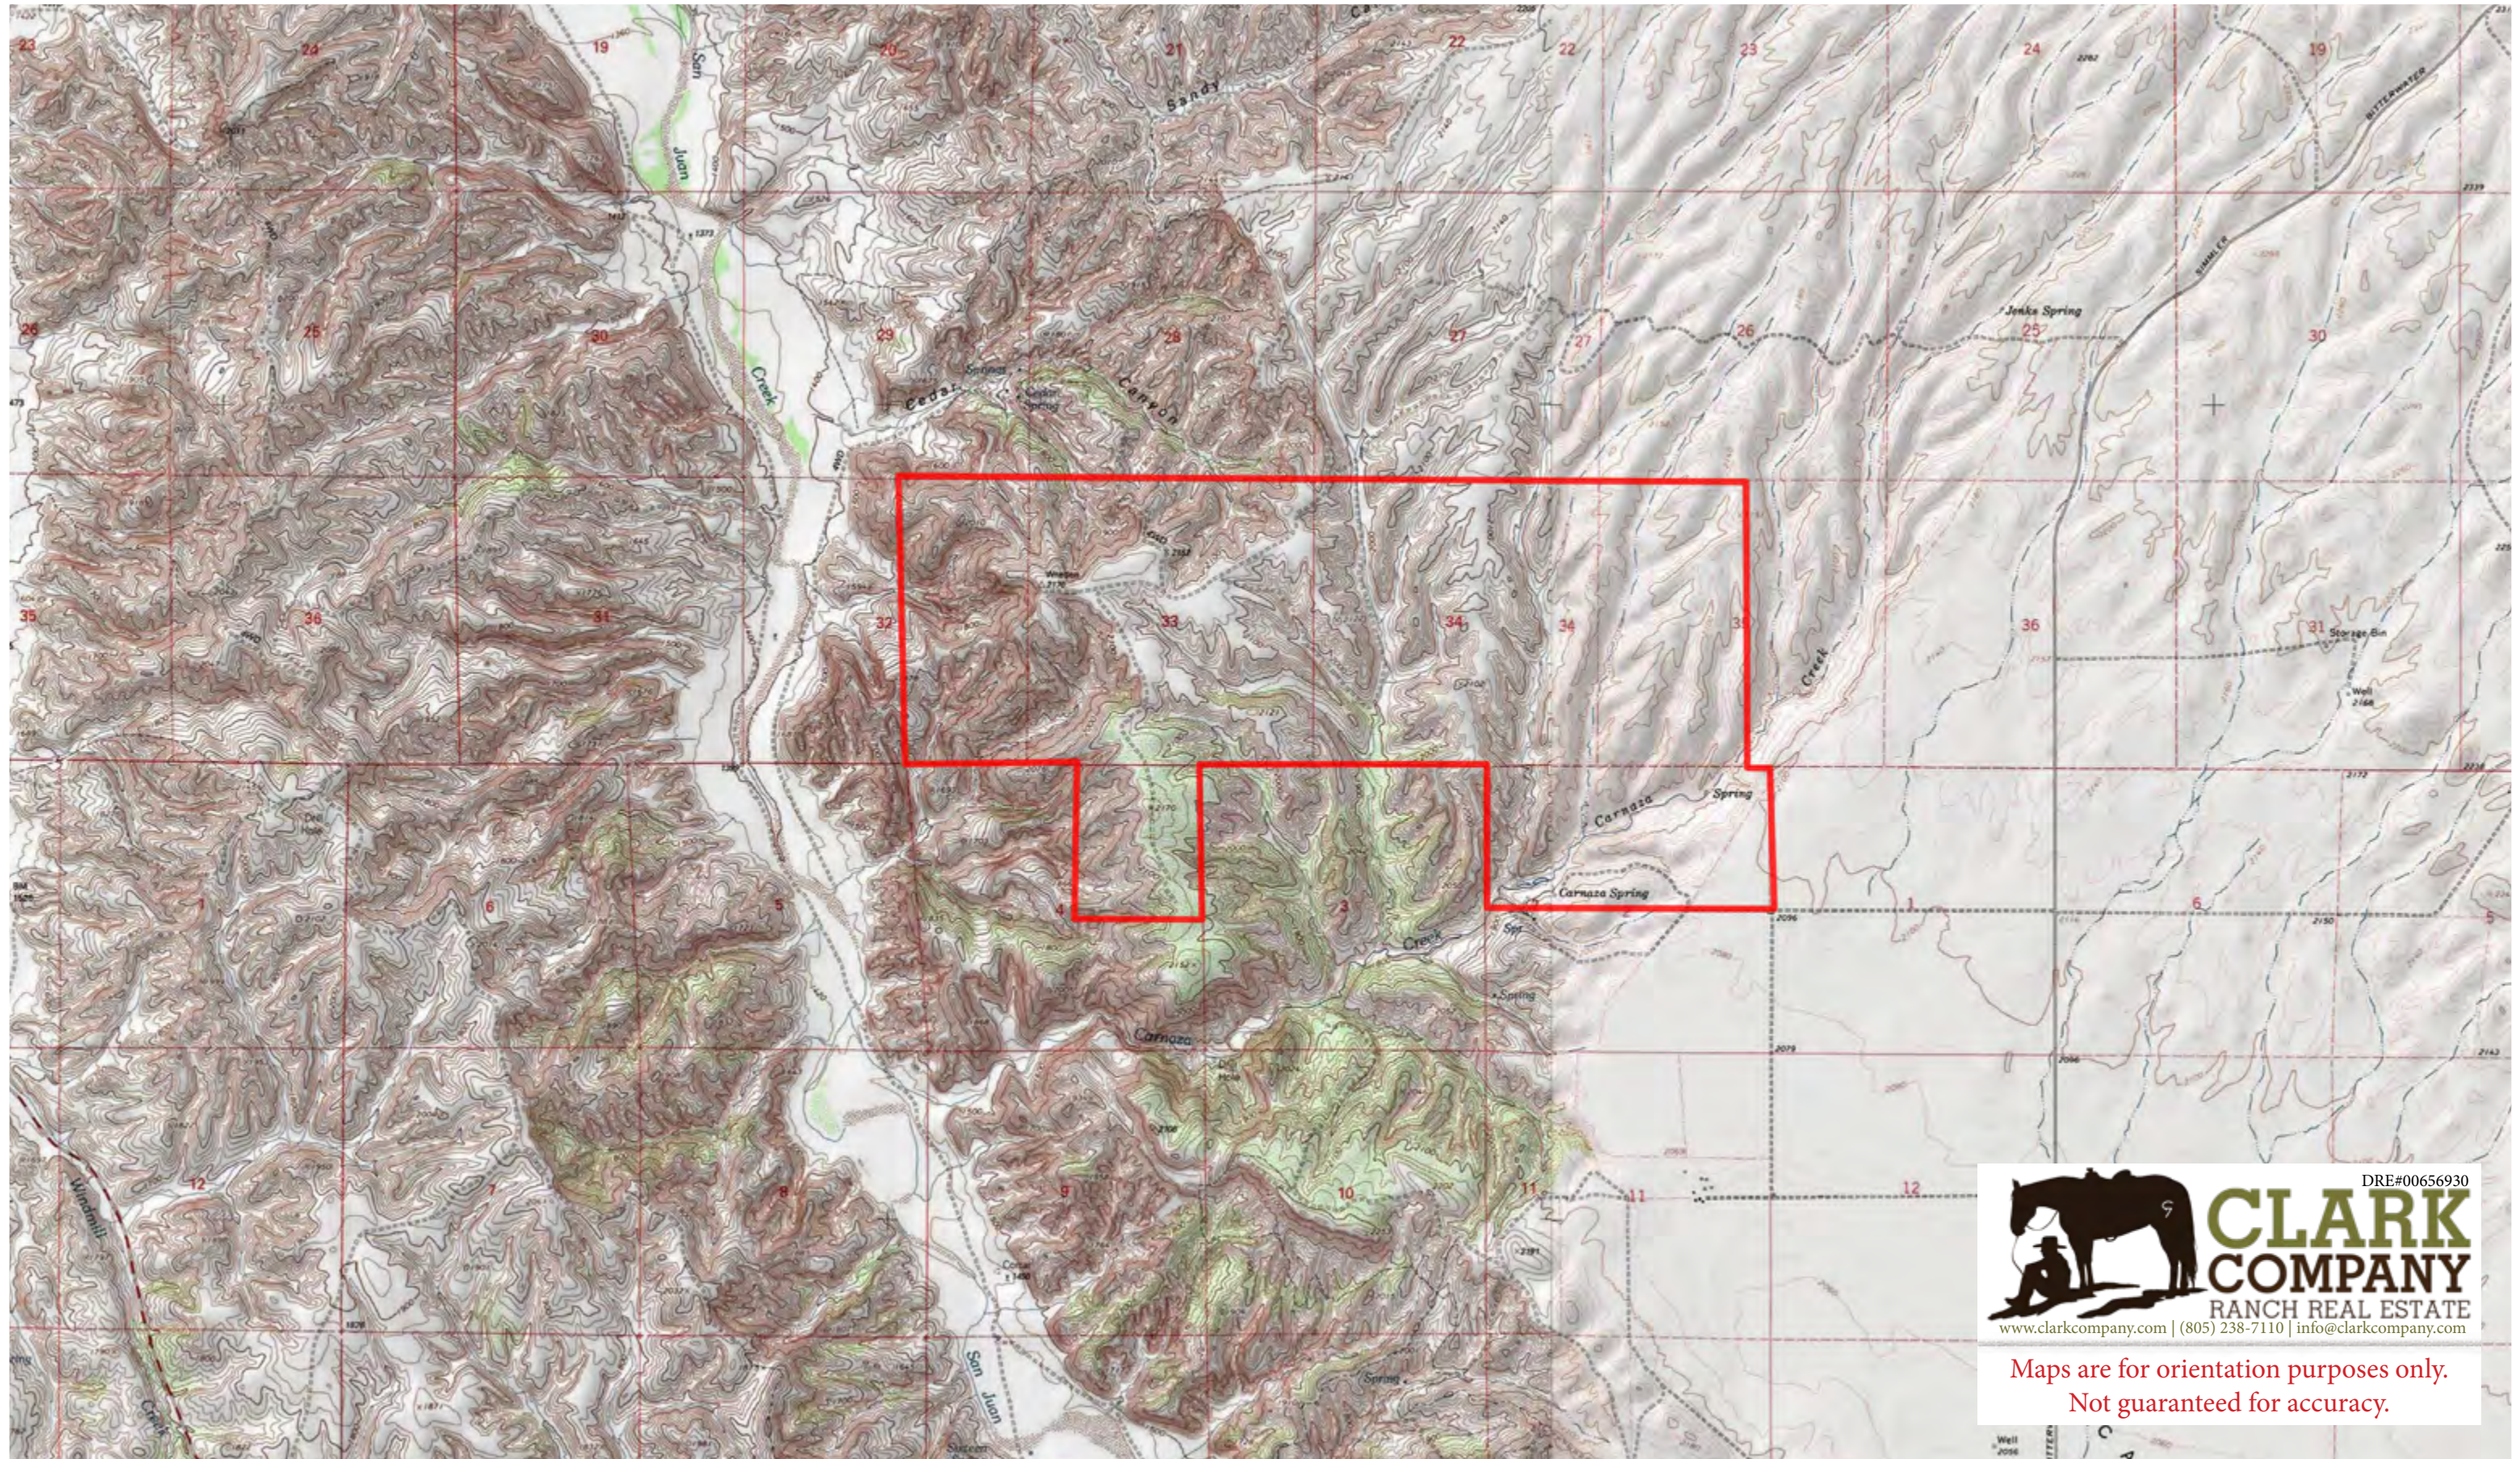

**FLYING T CATTLE**  
**- Rangeland -**

7930 Cattle Drive | Carrisa Plains, California 93453

DRE#00656930

**CLARK**  
**COMPANY**  
RANCH REAL ESTATE

www.clarkcompany.com | (805) 238-7110 | info@clarkcompany.com

Maps are for orientation purposes only.  
Not guaranteed for accuracy.

# FLYING T CATTLE - Rangeland -

7930 Cattle Drive | Carrisa Plains, California 93453

DRE#00656930

**CLARK  
COMPANY**  
RANCH REAL ESTATE  
www.clarkcompany.com | (805) 238-7110 | info@clarkcompany.com

Maps are for orientation purposes only.  
Not guaranteed for accuracy.